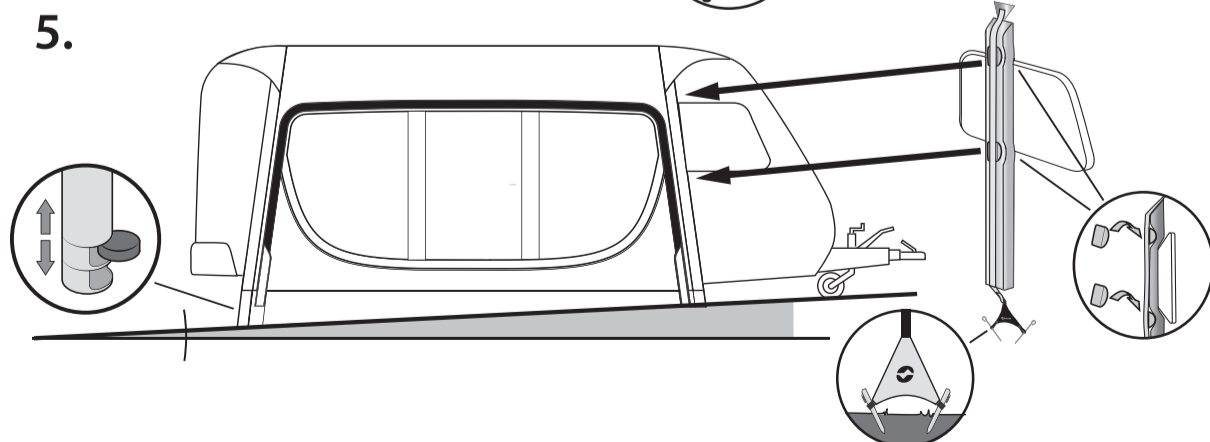

Deze tent moet opgezet worden door minstens twee personen.

PITCHING

AIR IN

Max: 9psi / 0.6 bar

PACKING AWAY

Nordic Shore

FIND OUT!
See our videos

HOW TO PITCH YOUR TENT?
www.outwell.com/pitching
HOW TO CLEAN AND MAINTAIN YOUR TENT?
www.outwell.com/maintenance