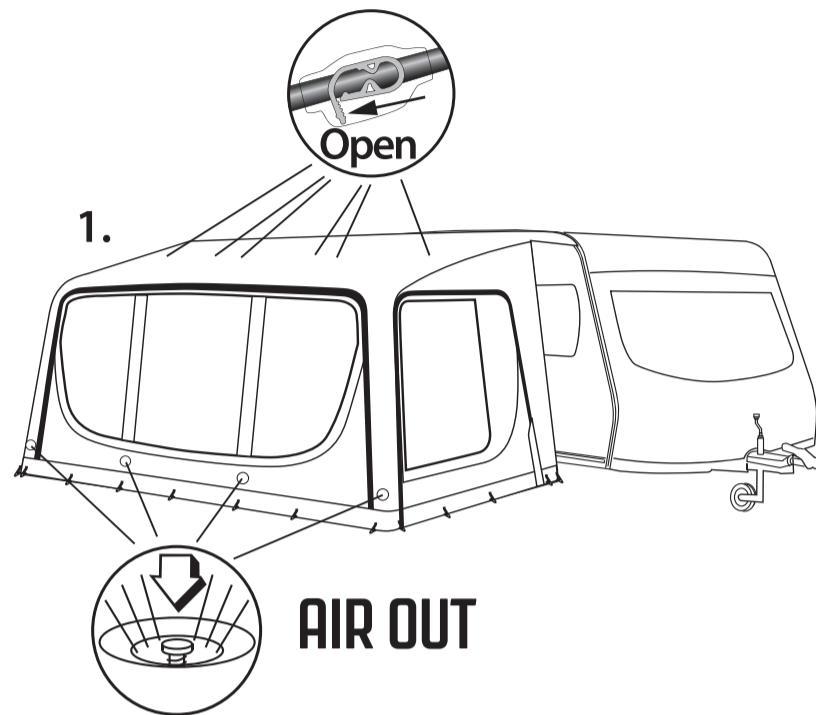

Deze tent moet opgezet worden door minstens twee personen.

PITCHING

AIR IN

Max: 9psi / 0.6 bar

PACKING AWAY

Nordic Shore

FIND OUT!
See our videos

HOW TO PITCH YOUR TENT?
www.outwell.com/pitching
HOW TO CLEAN AND MAINTAIN YOUR TENT?
www.outwell.com/maintenance