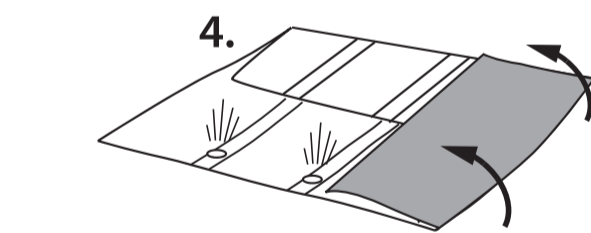

Deze tent moet opgezet worden door minstens twee personen.

PITCHING

AIR IN

Max: 9psi / 0.6 bar

PACKING AWAY

Nordic Shore

FIND OUT!
See our videos

HOW TO PITCH YOUR TENT?
www.outwell.com/pitching
HOW TO CLEAN AND MAINTAIN YOUR TENT?
www.outwell.com/maintenance