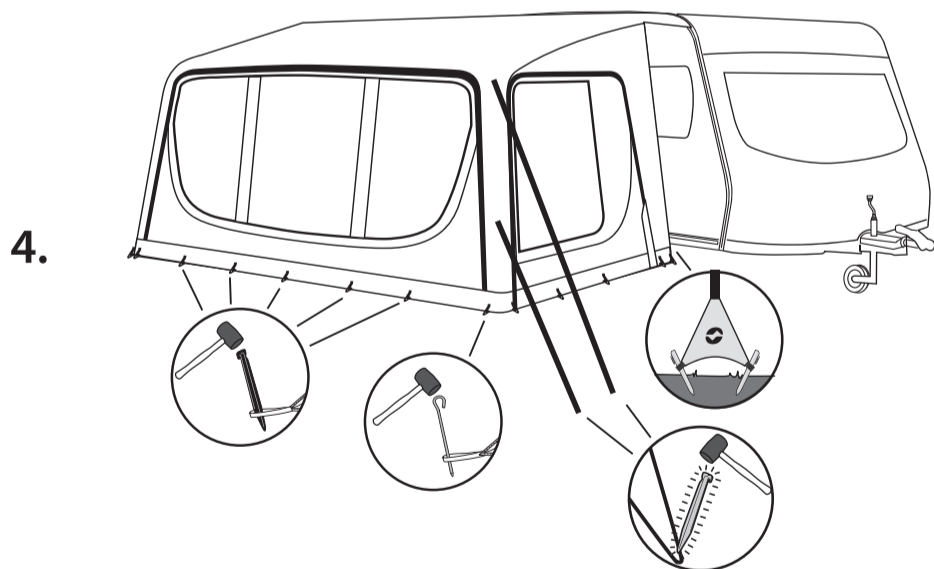

Deze tent moet opgezet worden door minstens twee personen.

PITCHING

AIR IN

Max: 9psi / 0.6 bar

PACKING AWAY

Nordic Shore

FIND OUT!
See our videos

HOW TO PITCH YOUR TENT?
www.outwell.com/pitching
HOW TO CLEAN AND MAINTAIN YOUR TENT?
www.outwell.com/maintenance