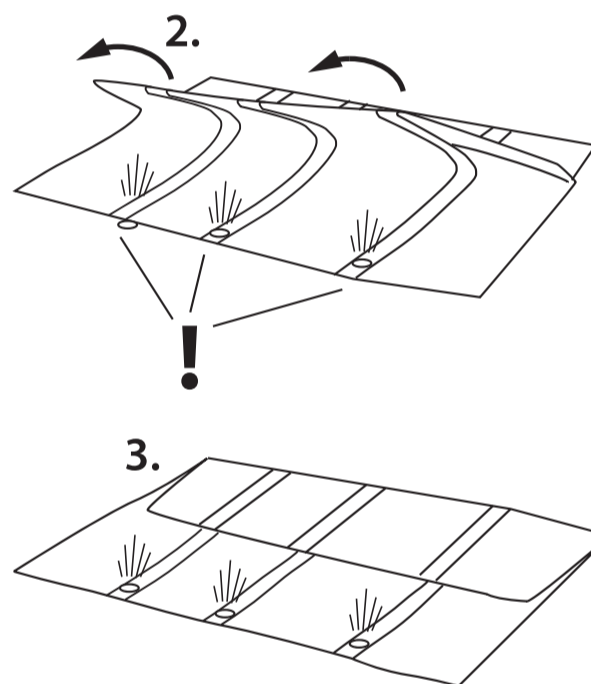

Deze tent moet opgezet worden door minstens twee personen.

PITCHING

AIR IN

Max: 9psi / 0.6 bar

PACKING AWAY

Nordic Shore

FIND OUT!
See our videos

HOW TO PITCH YOUR TENT?
www.outwell.com/pitching
HOW TO CLEAN AND MAINTAIN YOUR TENT?
www.outwell.com/maintenance