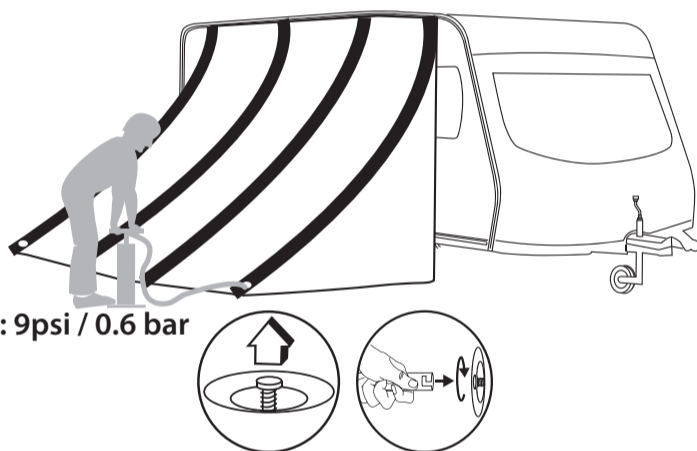

Deze tent moet opgezet worden door minstens twee personen.

PITCHING

AIR IN

Max: 9psi / 0.6 bar

PACKING AWAY

Nordic Shore

FIND OUT!
See our videos

HOW TO PITCH YOUR TENT?
www.outwell.com/pitching
HOW TO CLEAN AND MAINTAIN YOUR TENT?
www.outwell.com/maintenance